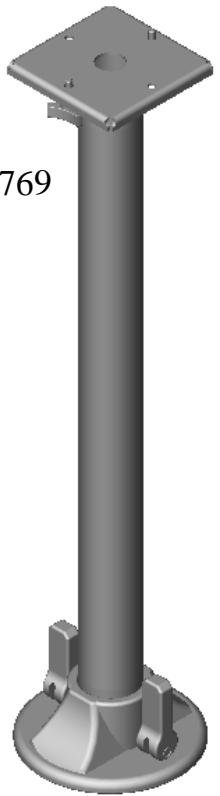

# Kuuma Products 2010 Barbecue line

*The California Grill, for good food and good times*

Profile 150 propane, model 83727  
Stainless steel construction  
150 sq. In surface  
Integral foldaway legs  
Removable grease tray  
Stay cool handle  
Runs off disposable bottles or larger tanks  
9000 BTU

Profile 150 electric, model 83777  
Stainless steel construction  
150 sq. In surface  
Integral foldaway legs  
Removable grease tray  
Stay cool handle  
Runs on 110V - 700+ degrees

Profile 216 propane, model 83797  
Stainless steel construction  
216 sq. In surface  
Integral foldaway legs  
Removable grease tray  
Stay cool handle  
Runs off disposable bottles or larger tanks  
13000 BTU  
Shown with optional food tray sold separate

Profile 216 propane, model 83707  
Stainless steel construction  
216 sq. In surface  
Integral foldaway legs  
Removable grease tray  
Stay cool handle  
Runs on 110V - 700+ degrees

Stow n Go 160 propane, model 83722  
Stainless steel construction  
150 sq. In surface  
Integral foldaway legs  
Removable grease tray  
Stay cool handle  
Runs off disposable bottles or larger tanks  
13000 BTU

Rail mount # 83635

60 degree rod holder  
mount # 83754

Pedestal mount # 83769

RV mount # 83746

Single axis adjustable rail  
mount # 83650

Profile food tray  
part # 83247

Hand towel  
part # 83996

Apron  
part # 83997