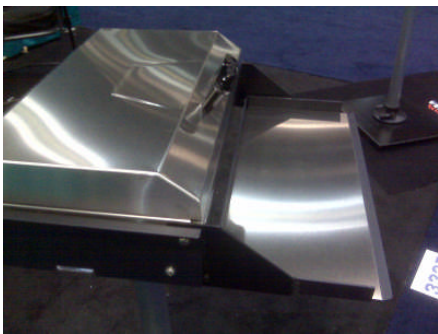

# Kuuma Products 2010 Barbecue line

*The California Grill, for good food and good times*

Profile 150 propane, model 83727  
Stainless steel construction  
150 sq. In surface  
Integral foldaway legs  
Removable grease tray  
Stay cool handle  
Runs off disposable bottles or larger tanks  
9000 BTU

Profile 150 electric, model 83777  
Stainless steel construction  
150 sq. In surface  
Integral foldaway legs  
Removable grease tray  
Stay cool handle  
Runs on 110V - 700+ degrees

Profile 216 propane, model 83797  
Stainless steel construction  
216 sq. In surface  
Integral foldaway legs  
Removable grease tray  
Stay cool handle  
Runs off disposable bottles or larger tanks  
13000 BTU  
Shown with optional food tray sold separate

Profile 216 propane, model 83707  
Stainless steel construction  
216 sq. In surface  
Integral foldaway legs  
Removable grease tray  
Stay cool handle  
Runs on 110V - 700+ degrees

Stow n Go 160 propane, model 83722  
Stainless steel construction  
150 sq. In surface  
Integral foldaway legs  
Removable grease tray  
Stay cool handle  
Runs off disposable bottles or larger tanks  
13000 BTU

Rail mount # 83635

60 degree rod holder  
mount # 83754

Pedestal mount # 83769

RV mount # 83746

Single axis adjustable rail  
mount # 83650

Profile food tray  
part # 83247

Hand towel  
part # 83996

Apron  
part # 83997